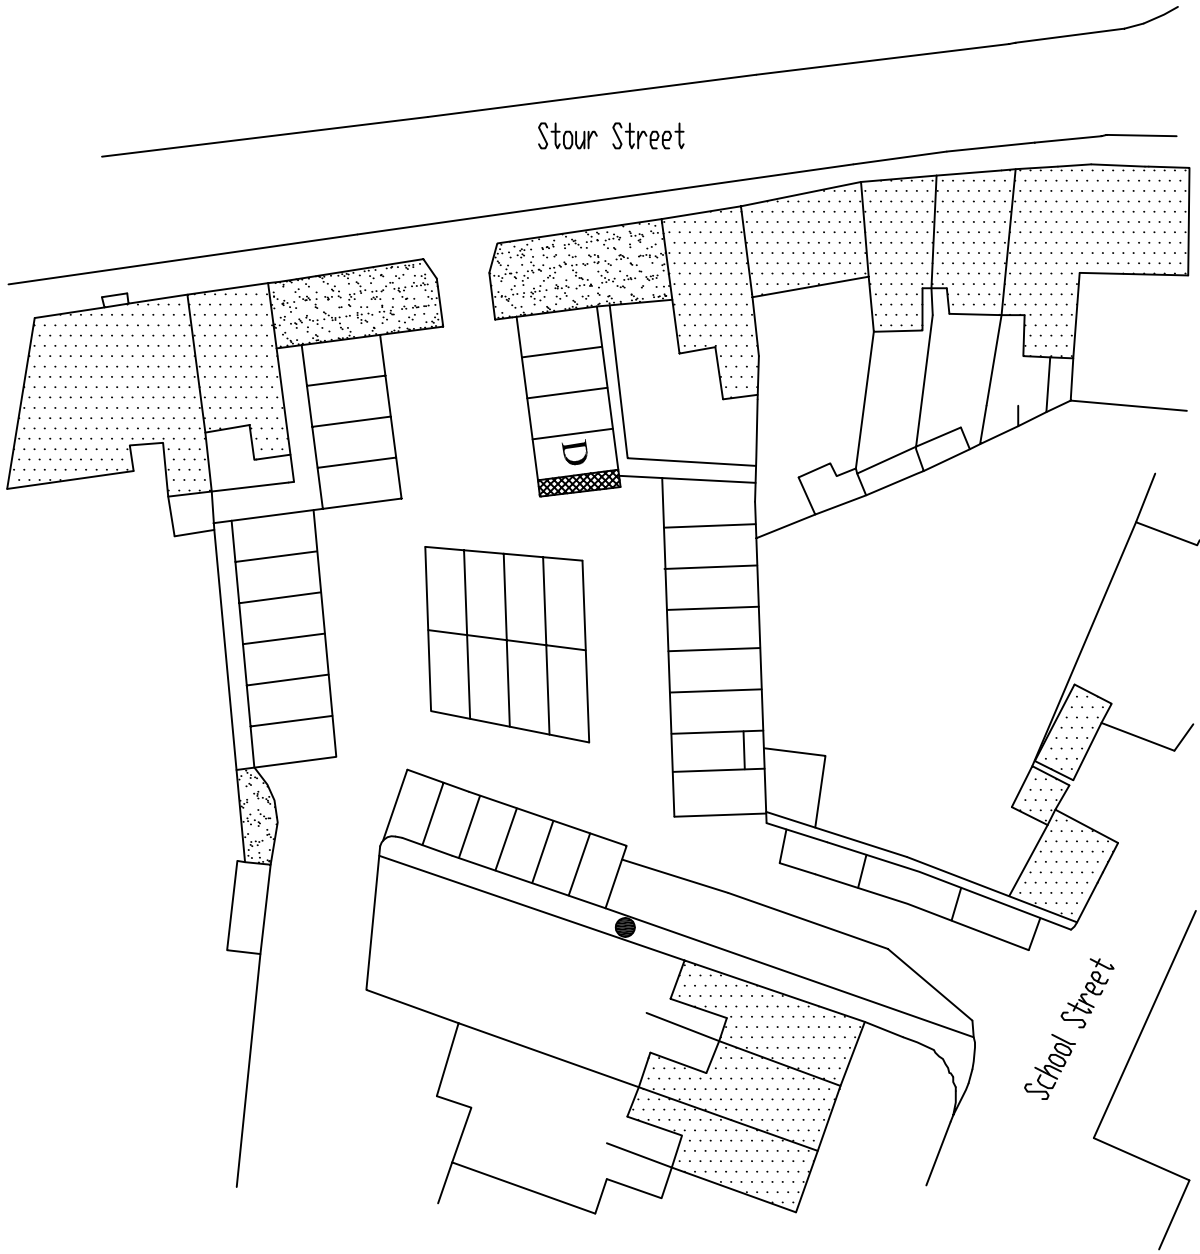

Stour Street Car Park Sudbury

Legend
D - Disabled bay