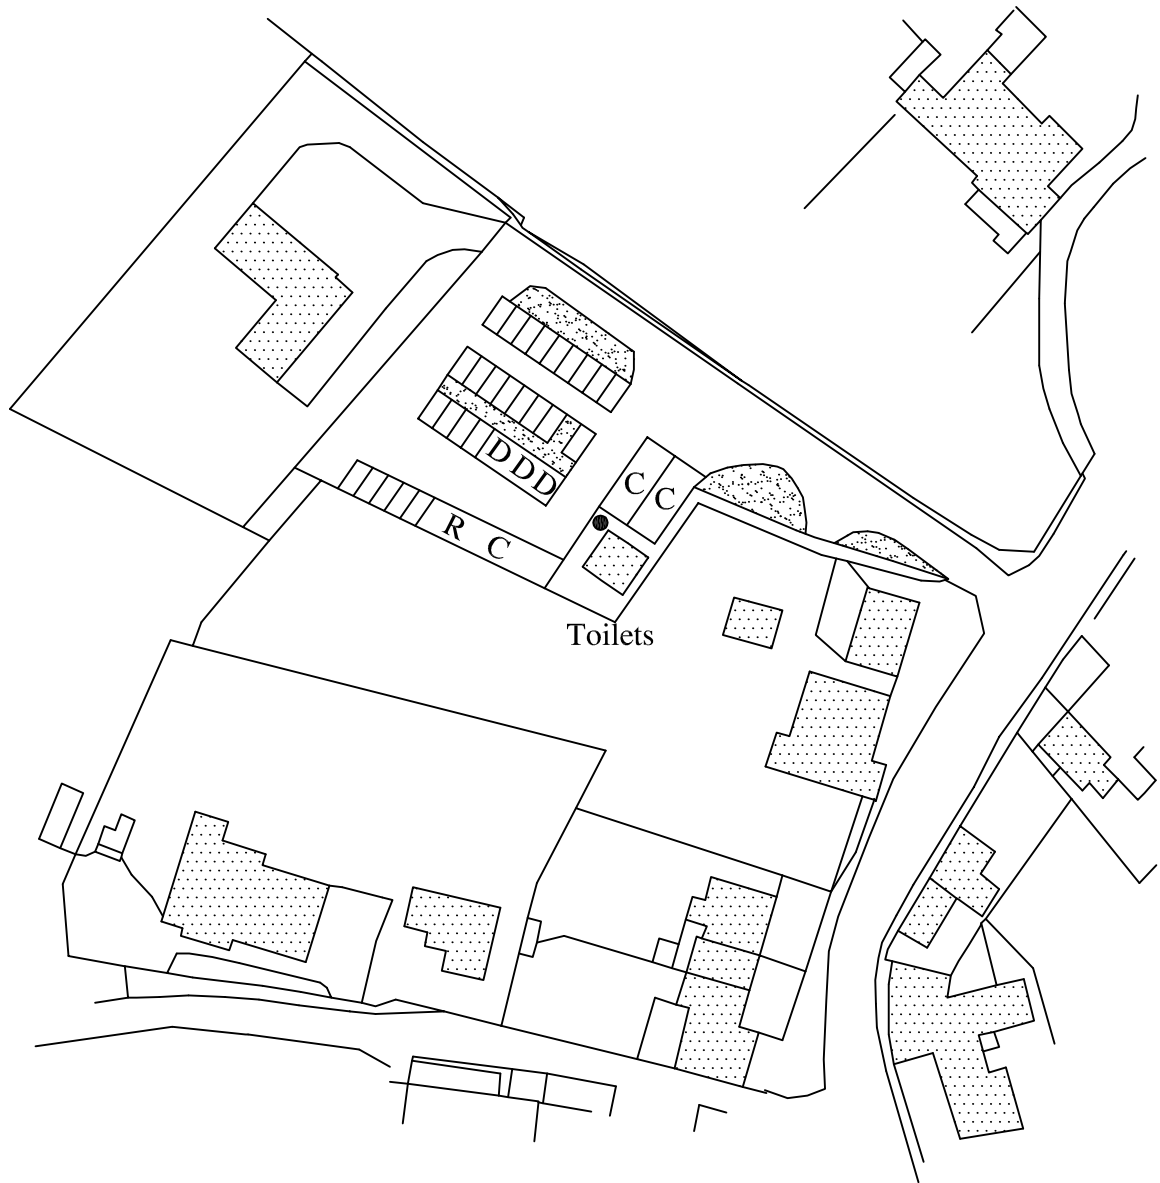

Red Lion Car Park East Bergholt

Legend

D - Disabled bay

C - Coach bay

RC - Recycling Area