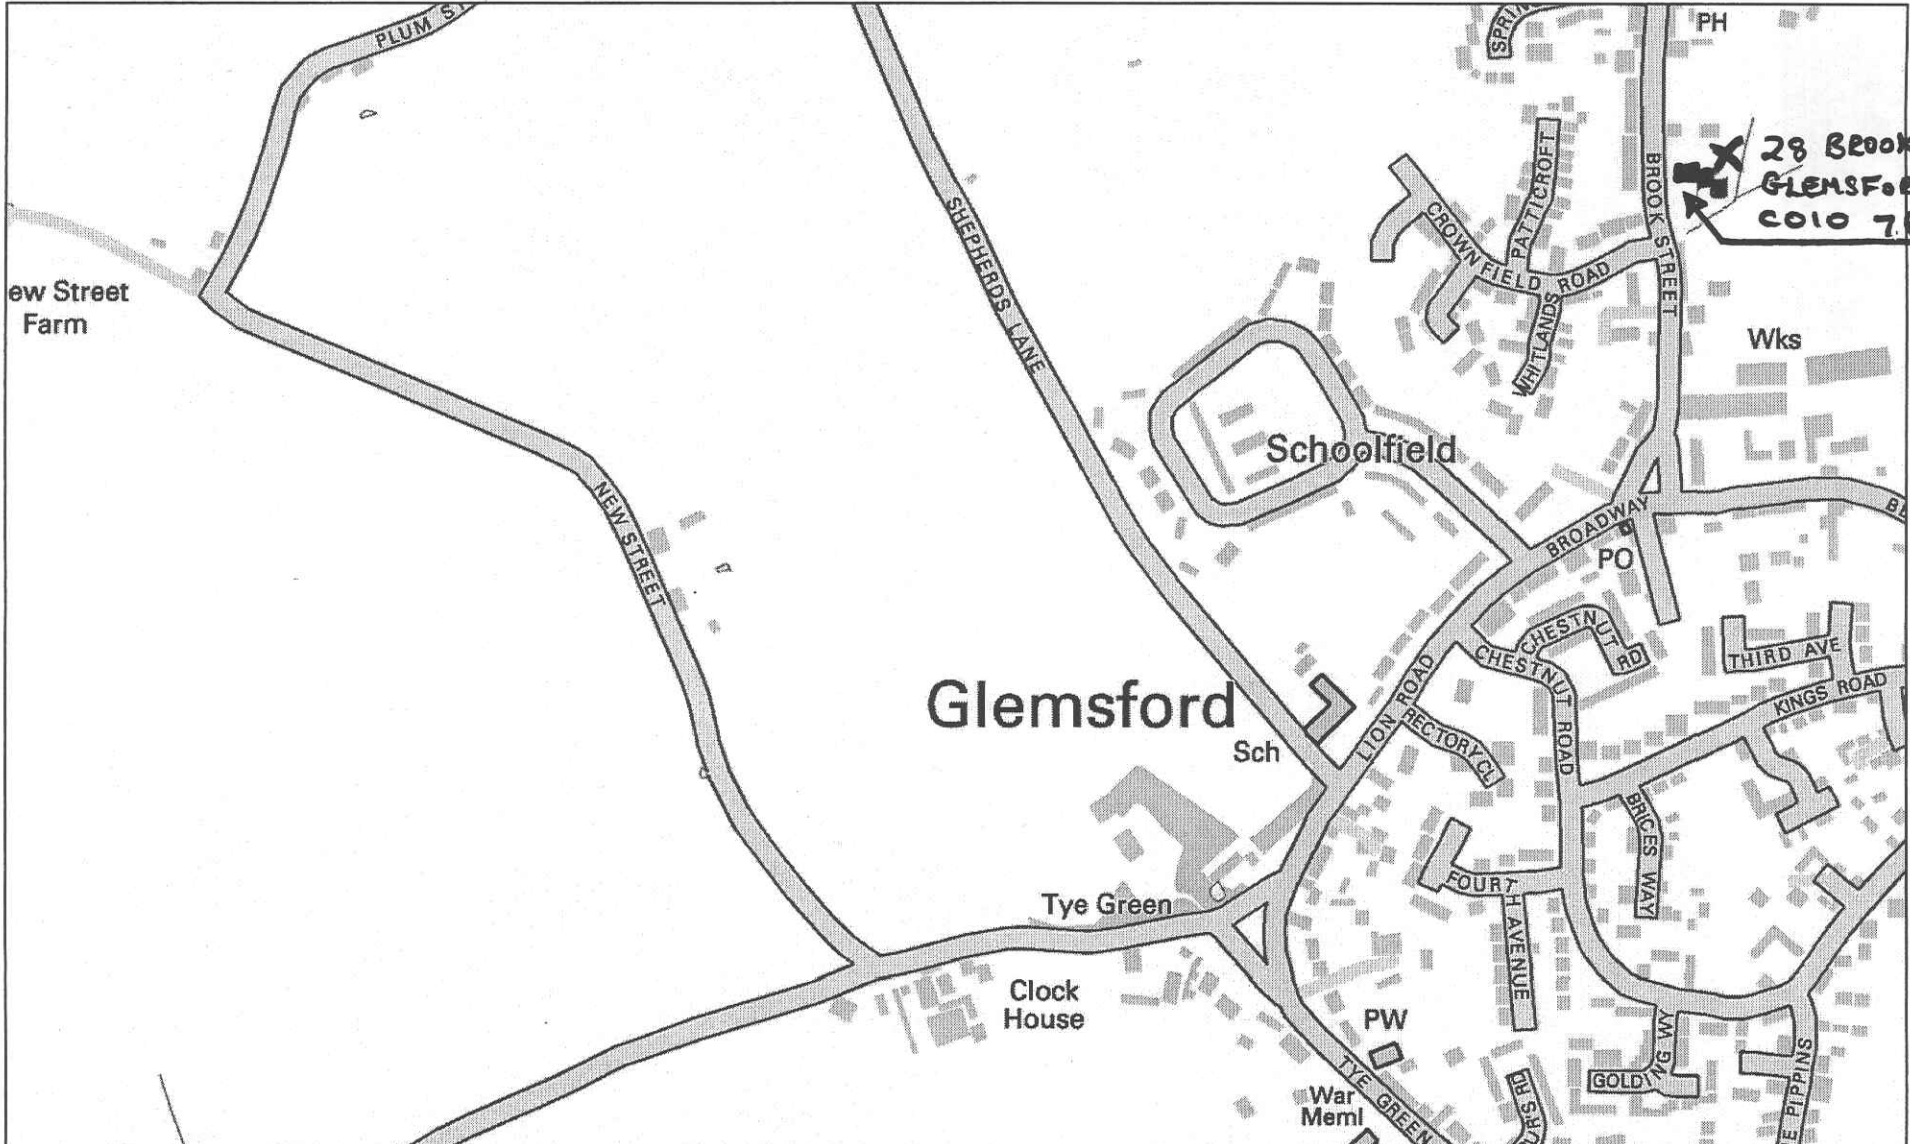

SITE VISIT 2pm WEDN DAY 30 JULY 2008

BABERGH DISTRICT COUNCIL
Corks Lane, Hadleigh, Ipswich. IP7 6SJ
Telephone : 01473 822801
minicom : 01473 825878
www.babergh.gov.uk

VILLAGE HALL

SCALE 1:5000

Date Printed : 17/07/2008