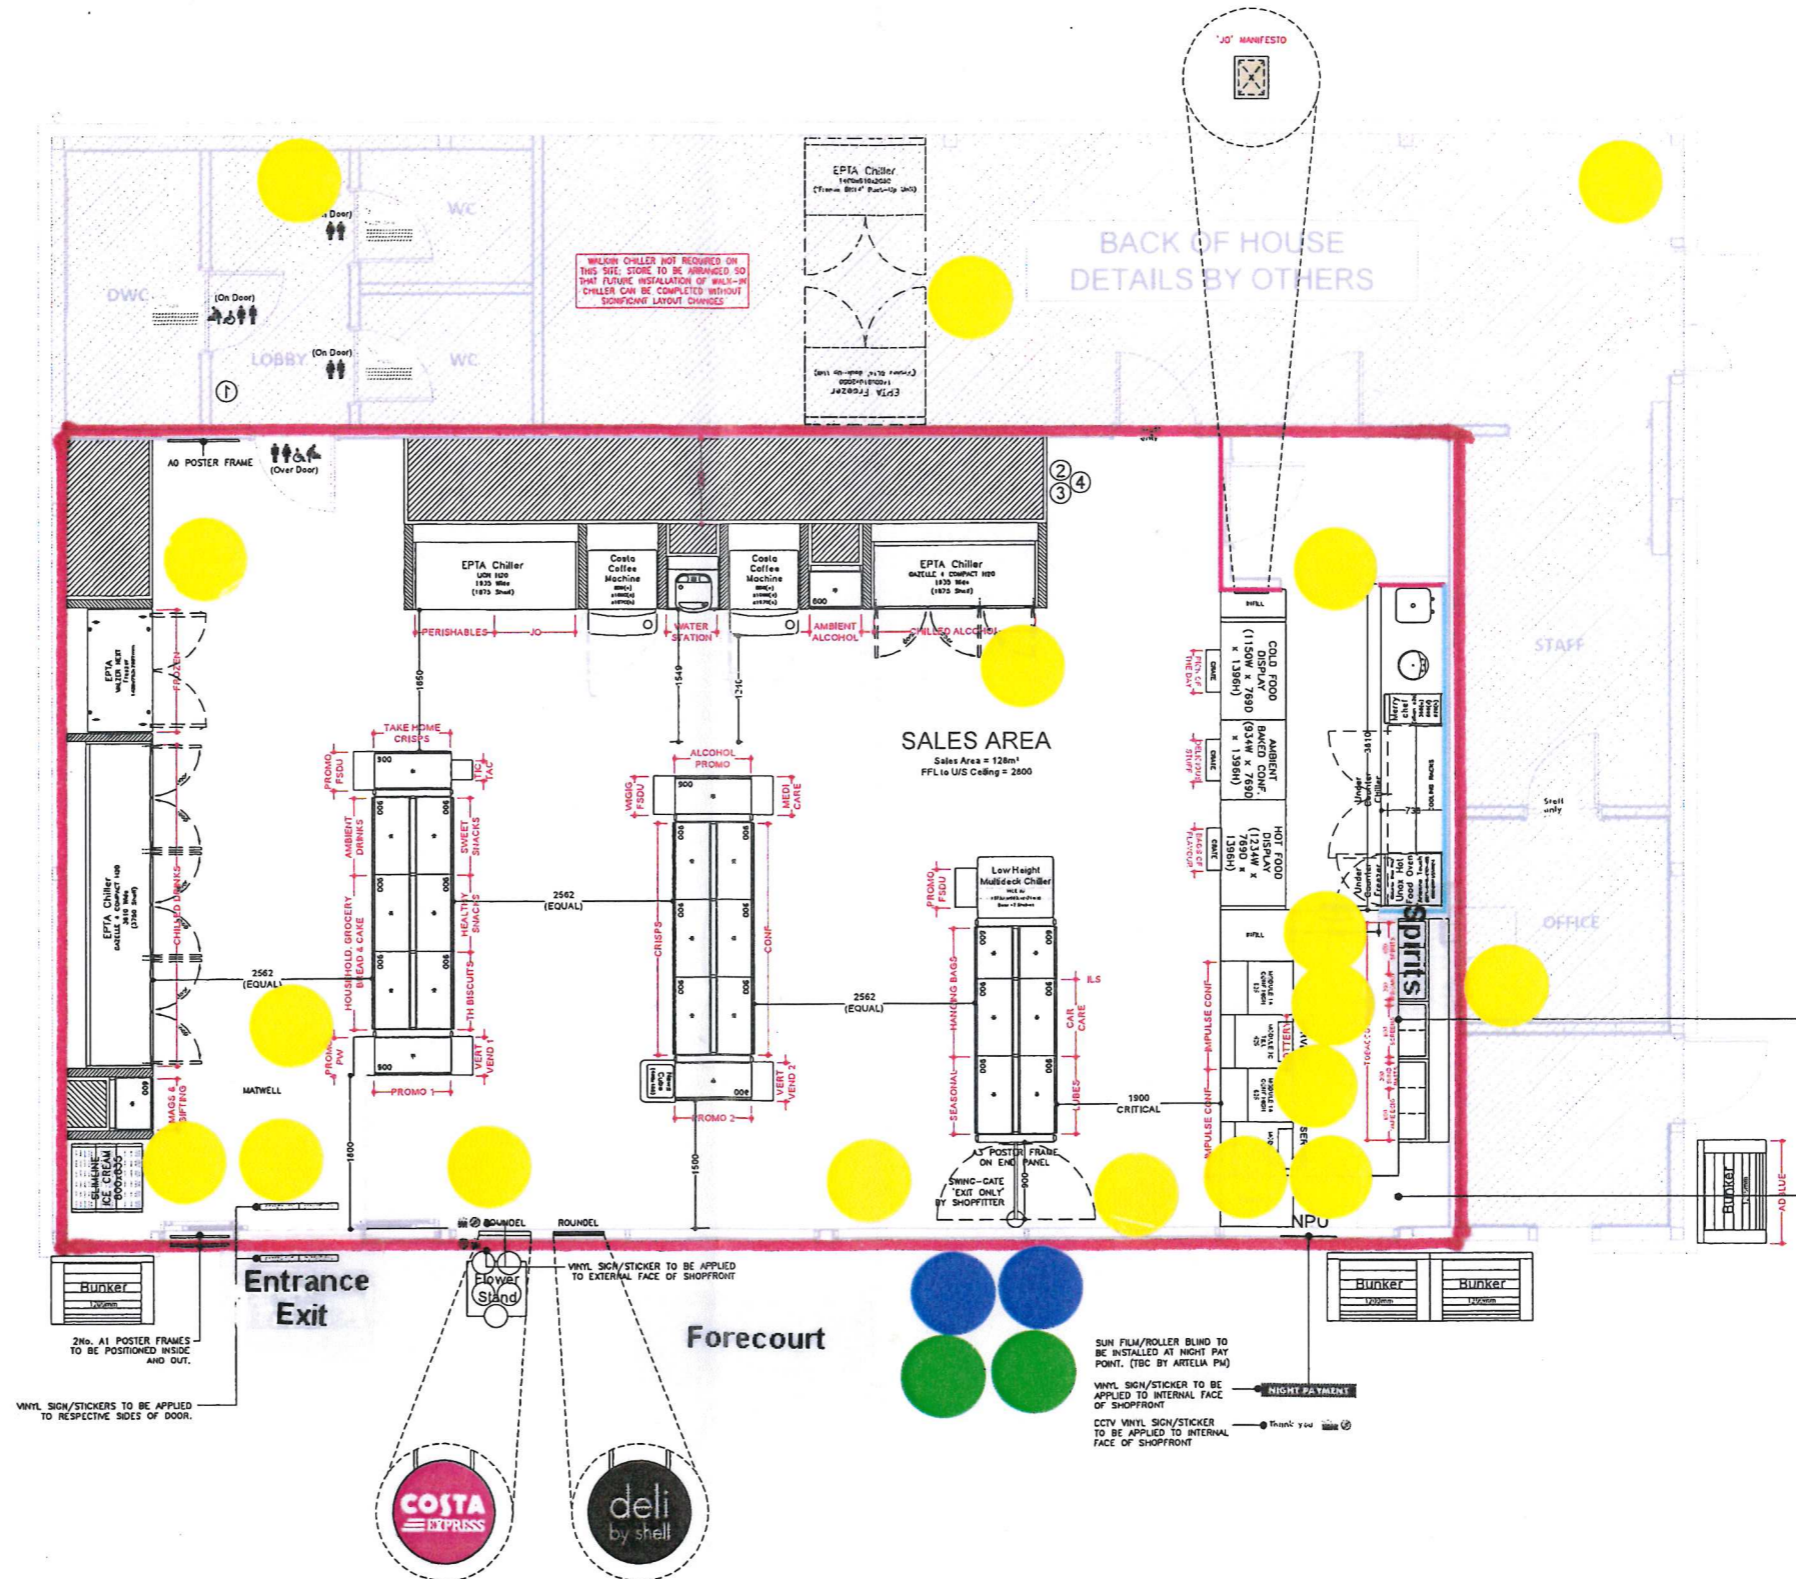

LOCKETT & CO
Retail, Licensing and Training Consultants

Shell Needham Market
Norwich Road
Coddham
Ipswich
IP6 8LP

Key:

-  - CCTV camera.
-  - Fire extinguisher.
-  - Fire bucket.
-  - Area to be licensed for sale of alcohol for consumption off the premises and late night refreshment (LNR).

Date: April 2022
Scale: 1:100