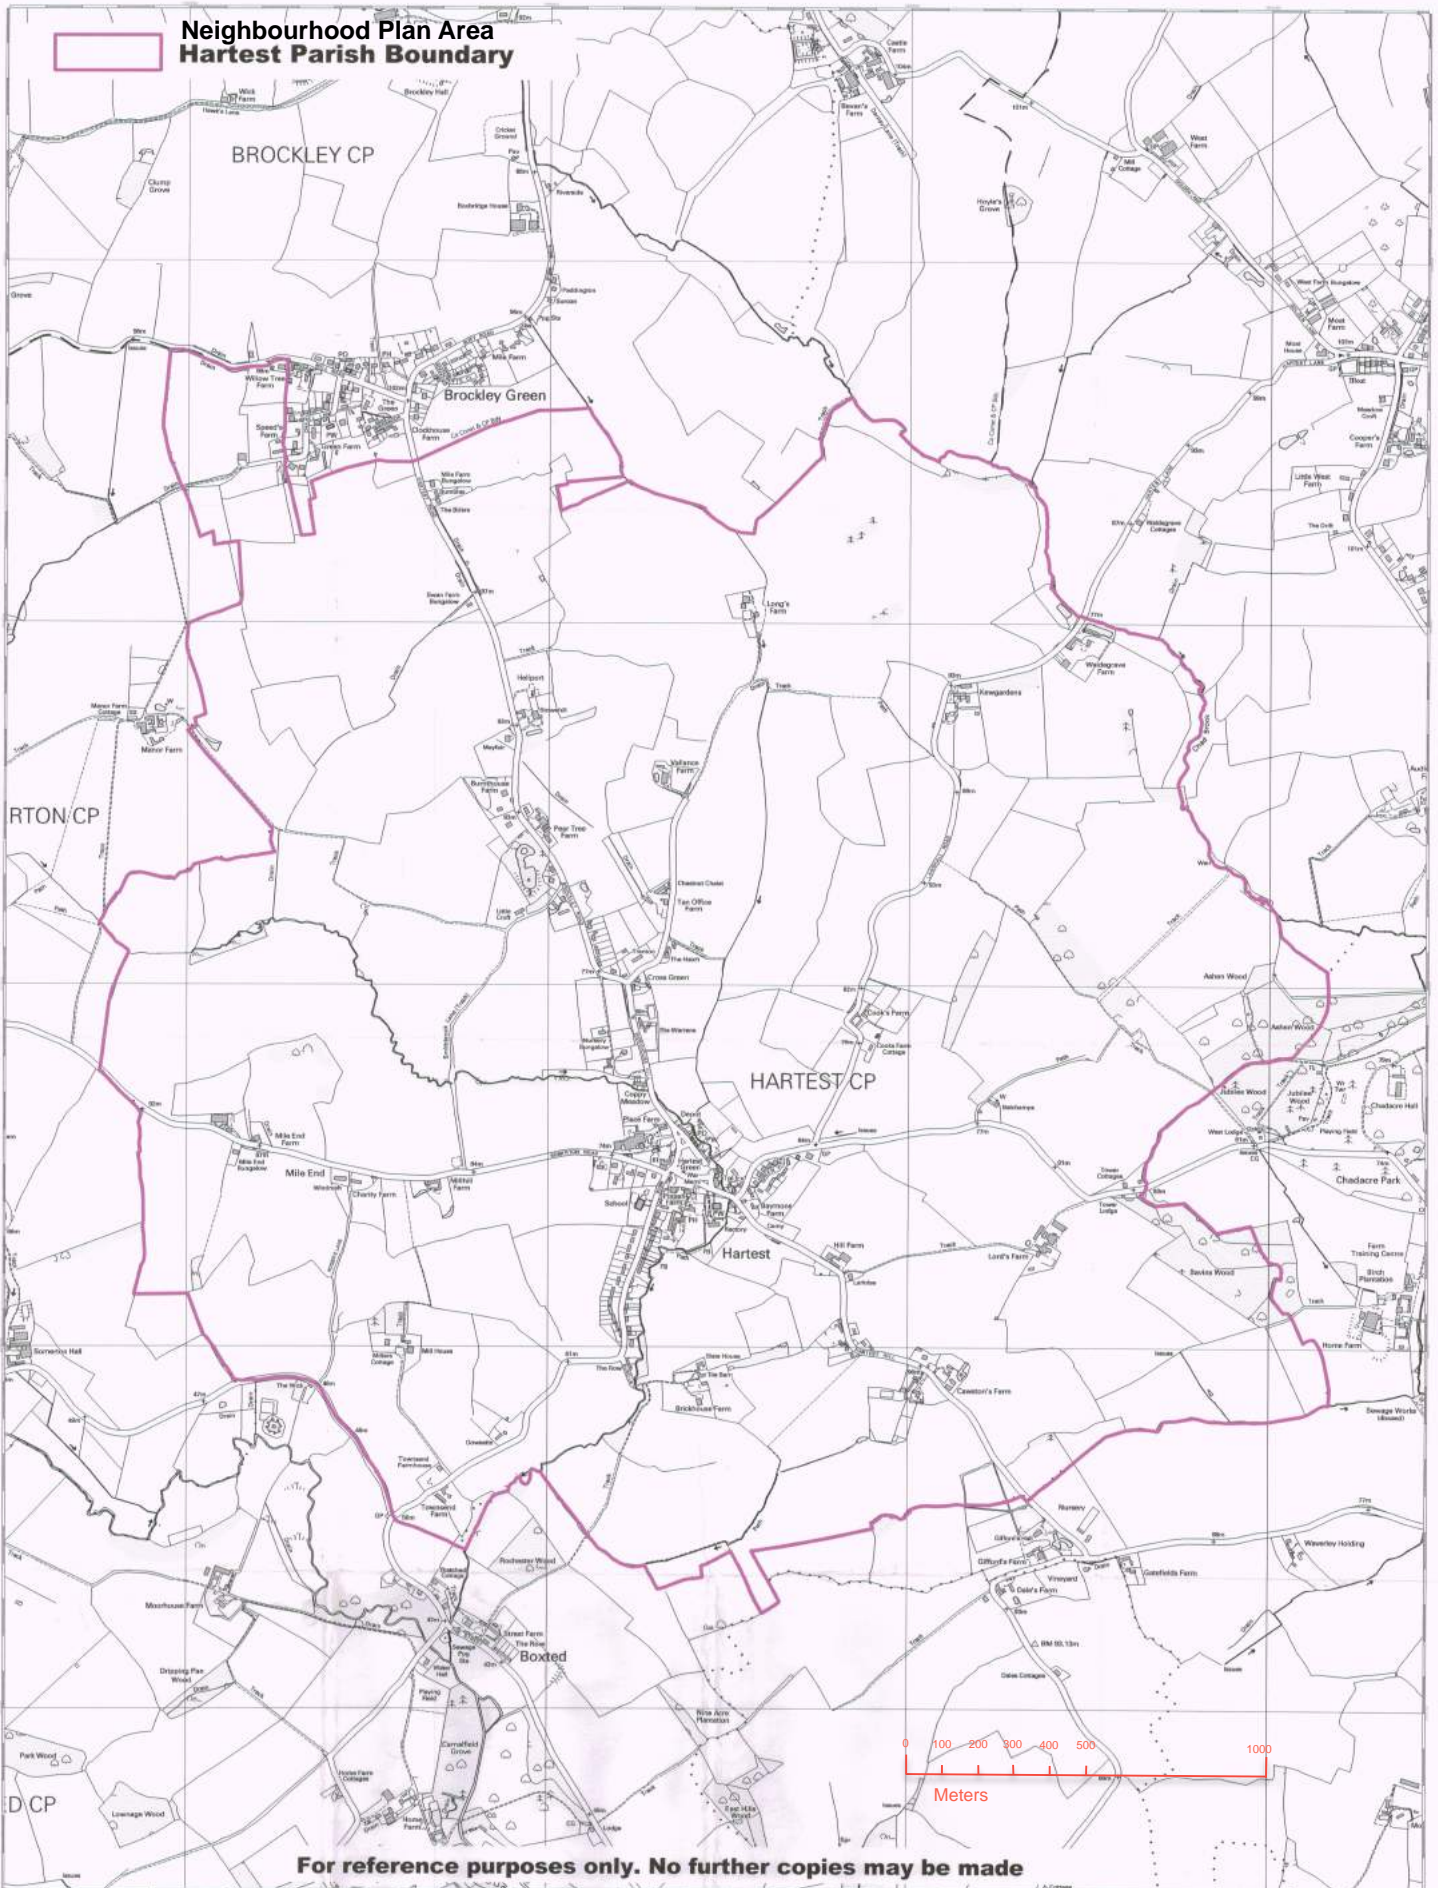

**Neighbourhood Plan Area  
Hartest Parish Boundary**

**For reference purposes only. No further copies may be made**

**BABERGH DISTRICT COUNCIL**  
 Corks Lane, Hadleigh, Ipswich. IP7 6SJ  
 Telephone : 01473 822801  
 minicom: 01473 825878  
 www.babergh.gov.uk

SCALE 1:5000

This map is based on Ordnance Survey mapping with the permission of Ordnance Survey on behalf of the Controller of Her Majesty's Stationery Office. © Crown copyright. Unauthorised reproduction infringes Crown copyright and may lead to prosecution or civil proceedings. Babergh District Council Licence number 100023274 2007