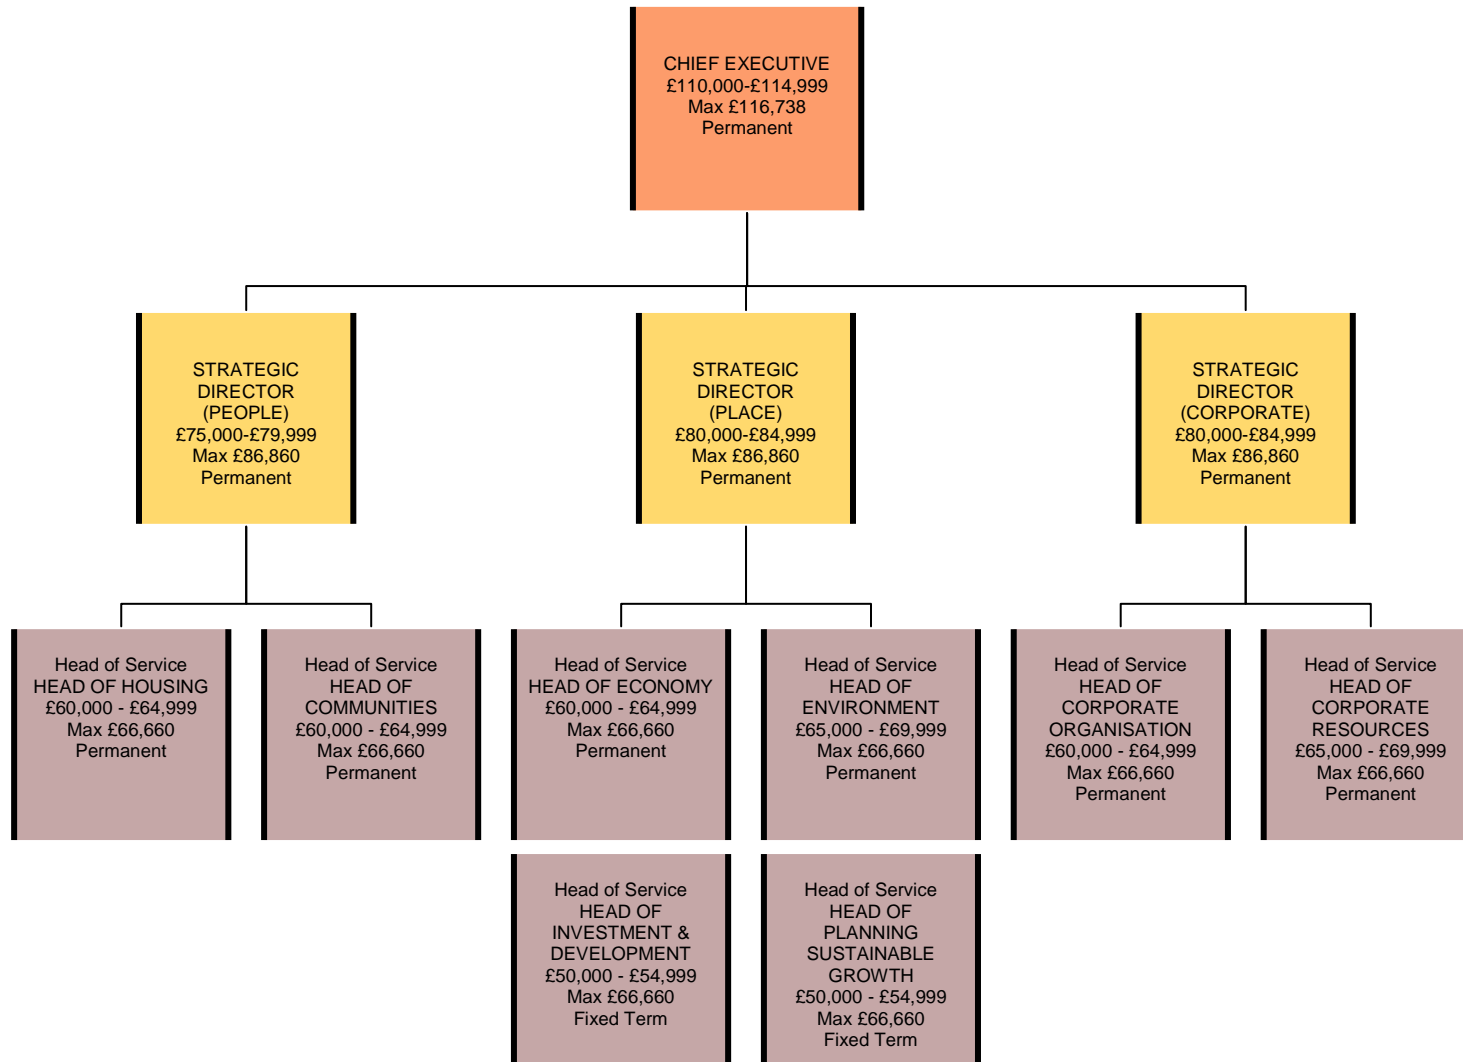

Management Team as at May 2015

Babergh District Council
 Council Offices, Corks Lane, Hadleigh, Ipswich, IP7 6SJ
 Telephone (01473) 822801
 Facsimile (01473) 825742
 Minicom (01473) 825878
 DX 85055 Babergh
www.babergh.gov.uk